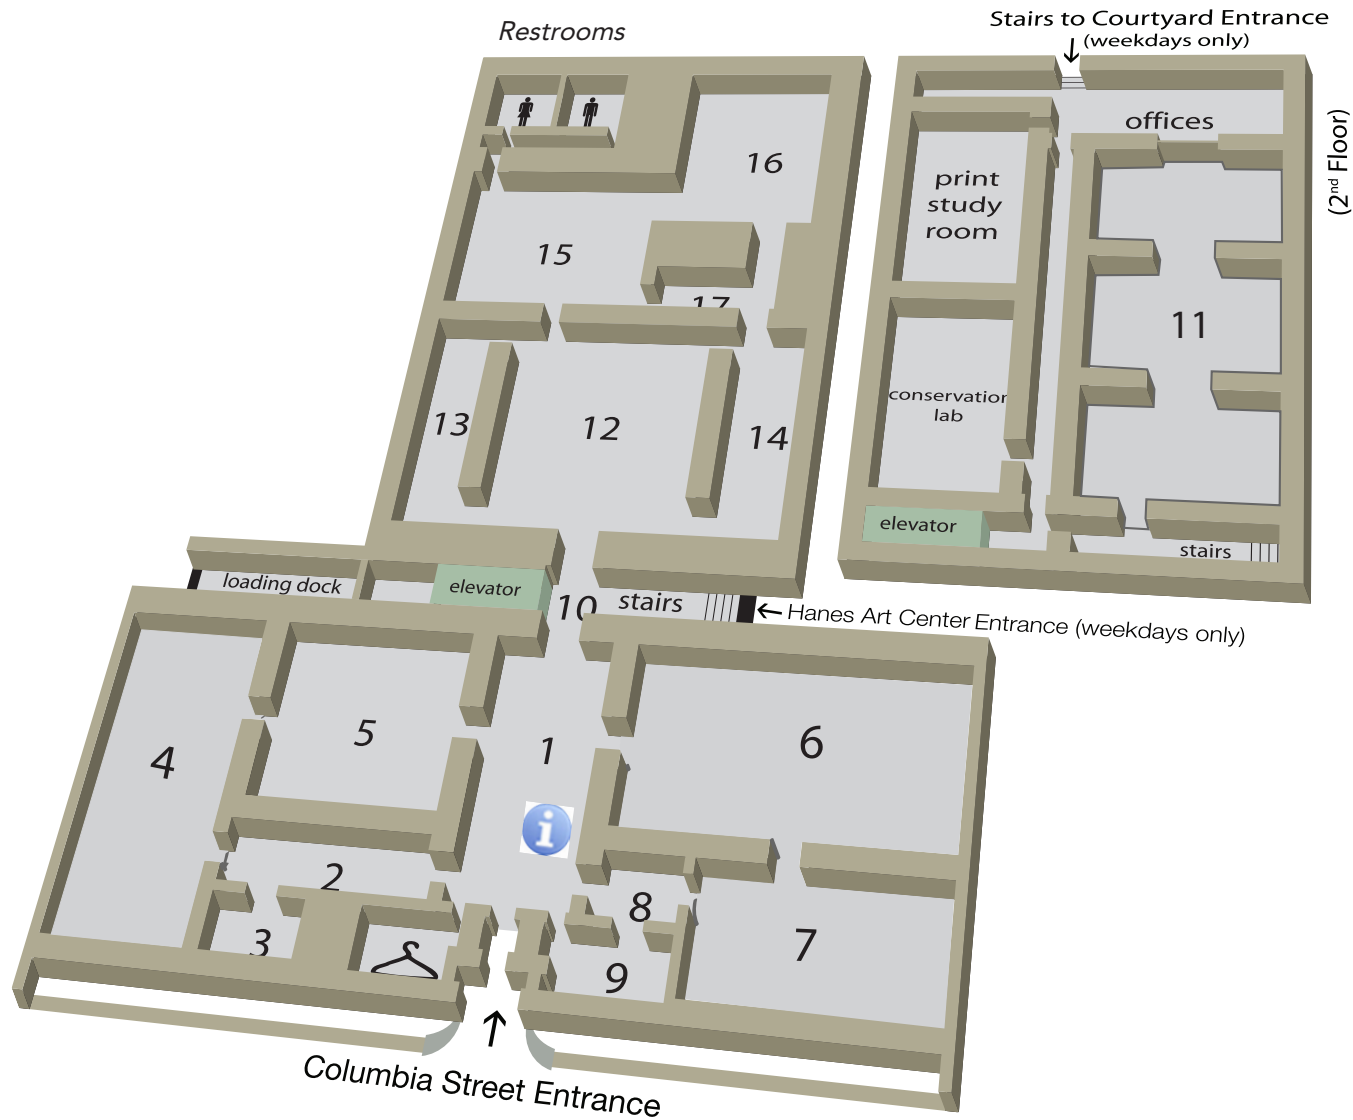

# In the Galleries

- > 1 Museum Lobby & Information Desk
- > 2 Adding to the Mix 3: Allan Houser's *Next Generation II* (1989)
- Art from West Africa
- > 3 William Hayes Ackland Tomb
- > 4 Art from China and Japan
- > 5 Installation in Progress  
Opening 14 January 2012:  
*The Spectacular of Vernacular*  
more information at [www.ackland.org](http://www.ackland.org)
- > 6 Installation in Progress
- > 7 Installation in Progress
- > 8 Installation in Progress
- > 9 Installation in Progress
- > 10 Elevator and Stairs
- > 11 Study Gallery - 2nd Floor  
Open to the Public
- > 12 The Western Tradition: Selections  
from the Permanent Collection
- > 13 The Western Tradition
- > 14 The Western Tradition
- > 15 The Western Tradition
- > 16 The Western Tradition
- > 17 Rembrandt: The Printmaker